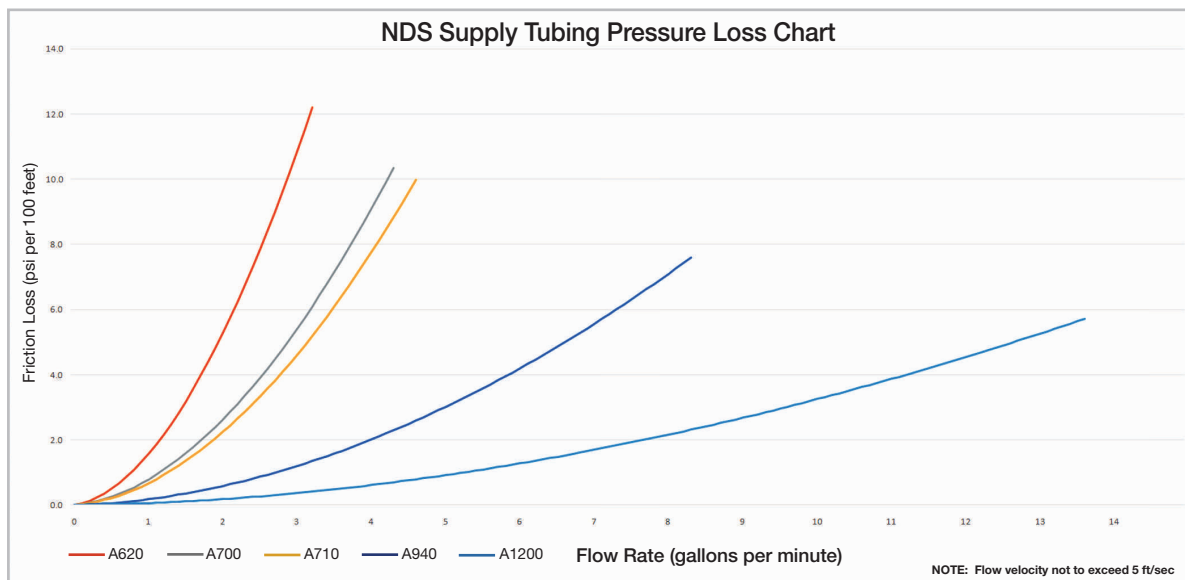

Supply Tubing | 1/2", 3/4", 1"

APPLICATION

- High quality, flexible tubing for general irrigation applications
- Use Supply tubing to transport water to the area to be irrigated
- Connect using insert, compression or Smart Loc Multi-Diameter fittings

FEATURES

- Made with UV resistant materials for installation above or below grade
- Coiling options make handling and storage easy and efficient
- Available with color coding for identification

OPERATING RANGE

- Recommended System Pressure: 0 - 60 PSI
- Recommended Ambient Temperature: up to 125°F

SPECIFICATIONS

- Made from durable Polyethylene with UV inhibitors

WARRANTY

- NDS supply tubing products have a Limited Two-Year Warranty.