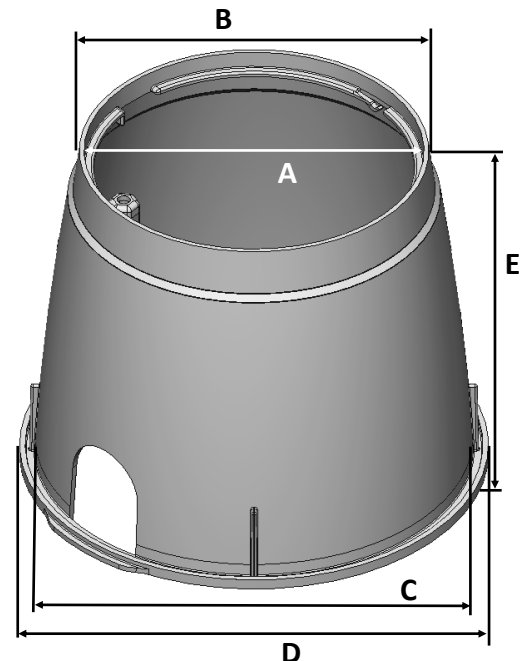

111BC

Series: Standard Series
 Material: HDPE
 Box Color: Black
 Lid Color: Green
 Lid Marking: Irrigation Control Valve
 Box Weight: 2.07 lbs
 Lid Weight: 0.75 lbs
 Total Weight: 2.82 lbs
 Load rating:
 Pedestrian & lawn care equipment

Includes:
 5/16" Brass nut

Made in the USA

Mouse hole:
 2 3/8" x 2 15/16"

Lid Dimensions	
A. Top diameter	9 1/2"
B. Bottom diameter	8 11/16"
C. Rim thickness	1/2"
D. Overall height	1 3/8"

Box Dimensions	
A. Top inside diameter	9 1/8"
B. Top outside diameter	9 11/16"
C. Bottom inside diameter	11 11/16"
D. Bottom outside diameter	12 13/16"
E. Height	9 15/16"