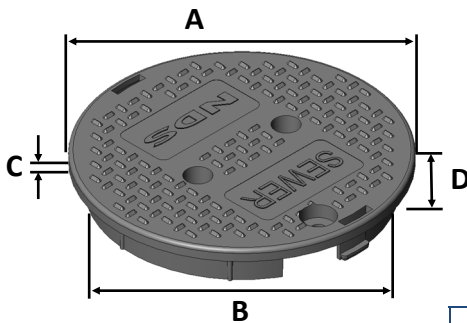

111BC

Series: Standard Series
 Material: HDPE
 Box Color: Black
 Lid Color: Green
 Lid Marking: Irrigation Control Valve
 Box Weight: 2.07 lbs
 Lid Weight: 0.75 lbs
 Total Weight: 2.82 lbs
 Load rating:
 Pedestrian & lawn care equipment

Includes:
 5/16" Brass nut

Made in the USA

Mouse hole:
 2 3/8" x 2 15/16"

Lid Dimensions	
A. Top diameter	9 1/2"
B. Bottom diameter	8 11/16"
C. Rim thickness	1/2"
D. Overall height	1 3/8"

Box Dimensions	
A. Top inside diameter	9 1/8"
B. Top outside diameter	9 11/16"
C. Bottom inside diameter	11 11/16"
D. Bottom outside diameter	12 13/16"
E. Height	9 15/16"