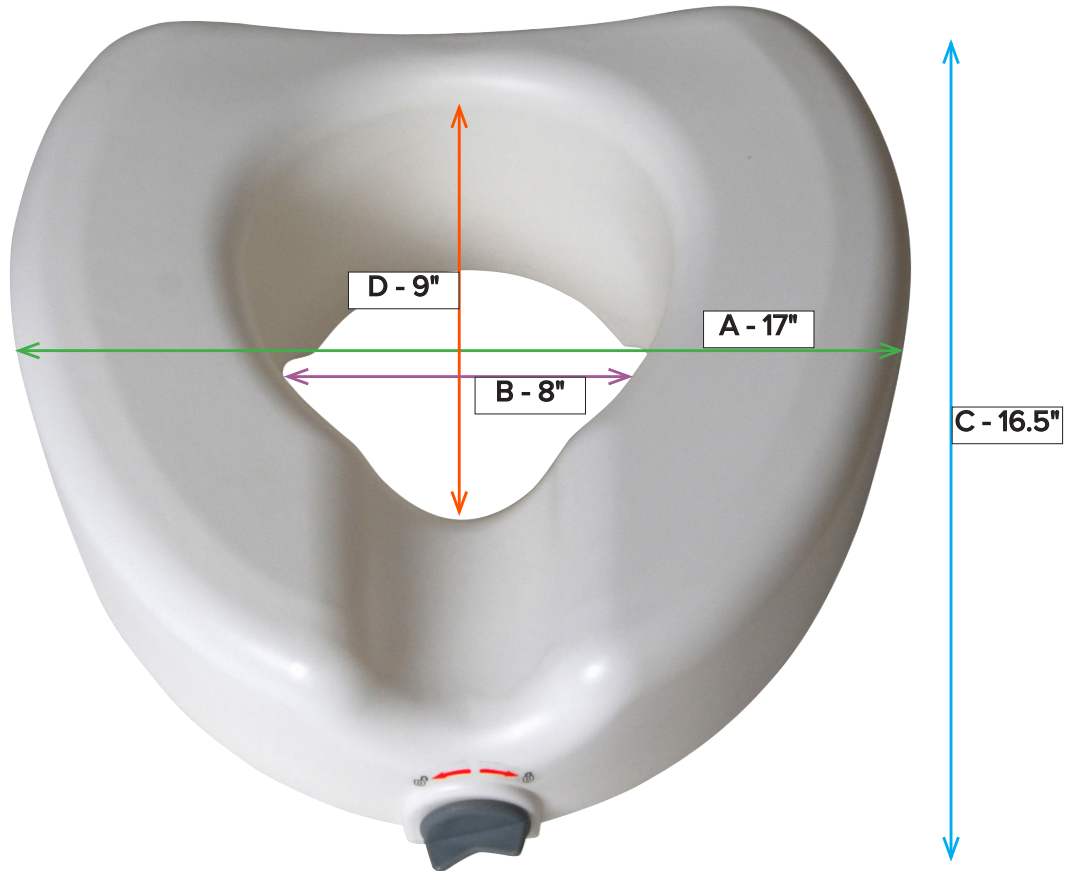

E	Overall Seat Height	3.5"
F	Overall Width (with Handles)	21.75"
G	Overall Height (with Handles)	9.25"
H	Mounting Hole Width	5.5"

Premium Raised Toilet Seat with Removable Arms, Elongated Seat

Item # 12403

A	Overall Seat Width	14"
B	Inside Seat Width	10"
C	Overall Seat Depth/Length	18.5"
D	Inside Seat Depth/Length	13"

E	Overall Seat Height	3.5"
F	Overall Width (with Handles)	21"
G	Overall Height (with Handles)	10"
H	Mounting Hole Width	5.5"

Premium Plastic, Raised, Regular/Elongated Toilet Seat with Lock

Item # 12013

A	Overall Seat Width	15.5"
B	Inside Seat Width	8"
C	Overall Seat Depth/Length	16.5"
D	Inside Seat Depth/Length	9"

E	Overall Seat Height	5"
F	Overall Width (with Handles)	22.5"
G	Overall Height (with Handles)	9"
H	Seat Lock Range	11.5"-15.5"

Premium Plastic Raised, Regular/Elongated Toilet Seat, with Lock

Item # 12014

A	Overall Seat Width	17"
B	Inside Seat Width	8"
C	Overall Seat Depth/Length	16.5"

D	Inside Seat Depth/Length	9"
E	Overall Seat Height	4.5"
F	Seat Lock Range	11.5-15.5"