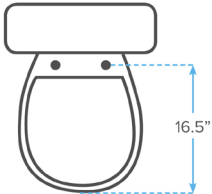

Premium Raised Toilet Seat with Removable Arms, Standard Seat

Item # 12402

STANDARD ROUND

A	Overall Seat Width	13.75"
B	Inside Seat Width	9.75"
C	Overall Seat Depth/Length	16.5"
D	Inside Seat Depth/Length	11.25"

E	Overall Seat Height	3.5"
F	Overall Width (with Handles)	21.75"
G	Overall Height (with Handles)	9.25"
H	Mounting Hole Width	5.5"

Premium Raised Toilet Seat with Removable Arms, Elongated Seat

Item # 12403

A	Overall Seat Width	14"
B	Inside Seat Width	10"
C	Overall Seat Depth/Length	18.5"
D	Inside Seat Depth/Length	13"

E	Overall Seat Height	3.5"
F	Overall Width (with Handles)	21"
G	Overall Height (with Handles)	10"
H	Mounting Hole Width	5.5"

Premium Plastic, Raised, Regular/Elongated Toilet Seat with Lock

Item # 12013

A	Overall Seat Width	15.5"
B	Inside Seat Width	8"
C	Overall Seat Depth/Length	16.5"
D	Inside Seat Depth/Length	9"

E	Overall Seat Height	5"
F	Overall Width (with Handles)	22.5"
G	Overall Height (with Handles)	9"
H	Seat Lock Range	11.5"-15.5"