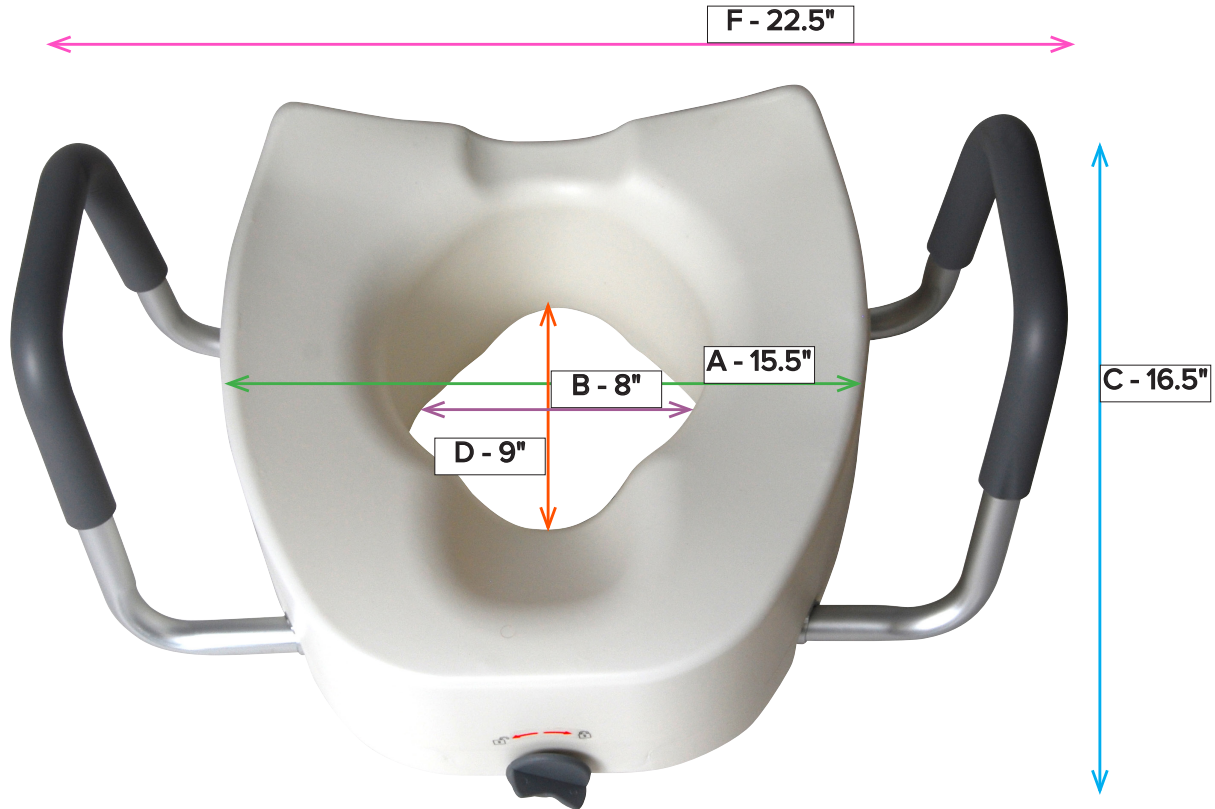

E	Overall Seat Height	3.5"
F	Overall Width (with Handles)	21.75"
G	Overall Height (with Handles)	9.25"
H	Mounting Hole Width	5.5"

Premium Raised Toilet Seat with Removable Arms, Elongated Seat

Item # 12403

A	Overall Seat Width	14"
B	Inside Seat Width	10"
C	Overall Seat Depth/Length	18.5"
D	Inside Seat Depth/Length	13"

E	Overall Seat Height	3.5"
F	Overall Width (with Handles)	21"
G	Overall Height (with Handles)	10"
H	Mounting Hole Width	5.5"

Premium Plastic, Raised, Regular/Elongated Toilet Seat with Lock

Item # 12013

A	Overall Seat Width	15.5"
B	Inside Seat Width	8"
C	Overall Seat Depth/Length	16.5"
D	Inside Seat Depth/Length	9"

E	Overall Seat Height	5"
F	Overall Width (with Handles)	22.5"
G	Overall Height (with Handles)	9"
H	Seat Lock Range	11.5"-15.5"

Premium Plastic Raised, Regular/Elongated Toilet Seat, with Lock

Item # 12014

A	Overall Seat Width	17"
B	Inside Seat Width	8"
C	Overall Seat Depth/Length	16.5"

D	Inside Seat Depth/Length	9"
E	Overall Seat Height	4.5"
F	Seat Lock Range	11.5-15.5"