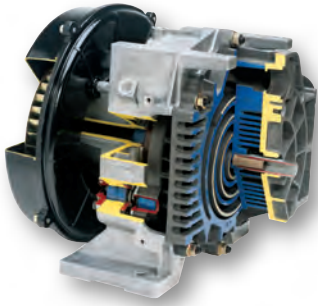

OILLESS AIR COMPRESSORS

Scroll Oilless 3-5 HP

Features

- Low Noise
- Compact
- High Efficiency
- Maintenance Video
- Regreasable Bearings
- Meets NFPA-99 Applications
- Integral Cooling Fan
- Low Starting Torque
- Low Maintenance Cost
- 3 Year Warranty

Benefits

- Point of Use Installation
- Reduced Seal Wear
- Increased Starts per Hour
- Extended Bearing Life

Oilless 1-15 HP

Features

- Composite Piston Technology
- Two Stage Compression
- Meets NFPA-99 Applications
- Low Annual Maintenance Cost
- Air Cooled Intercooler
- Sealed Bearings
- Grease Filled Wrist Pin
- Head Unloaders
- On Board Cooling Fan
- Corrosion Resistant
- 3 Year Warranty