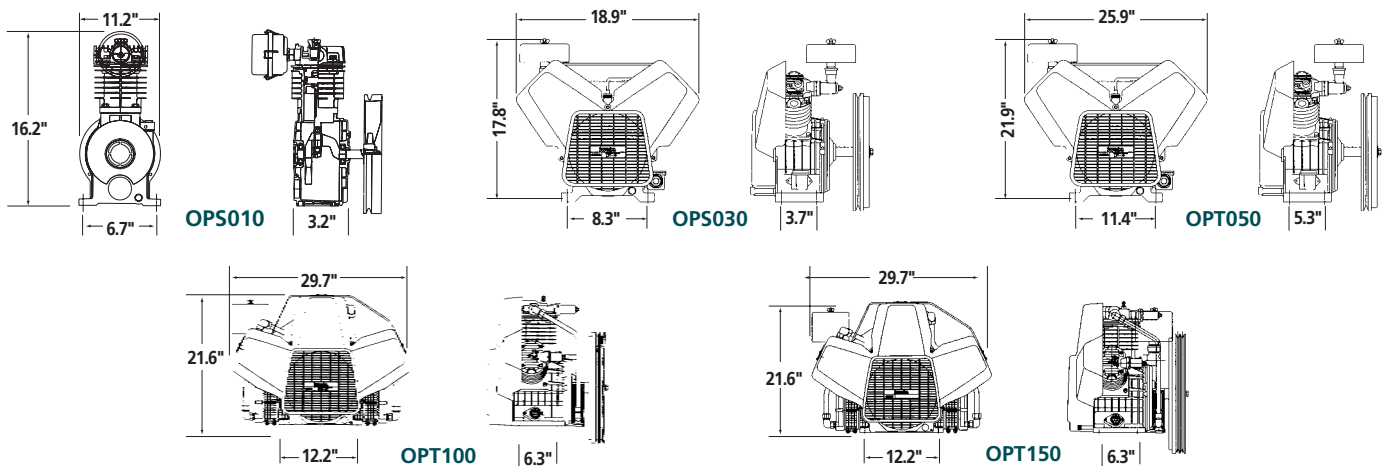

RECIPROCATING

*Drawings for reference only.