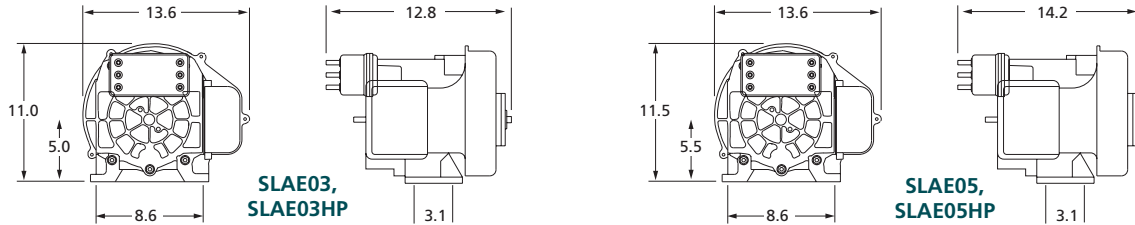

ENGINEERING SPECIFICATIONS

Scroll Oilless Pump

MODEL	HP	MAX PSIG	SCFM @ 145 PSIG	RPM @ 145 PSIG	SCFM @ 100 PSIG	RPM @ 100 PSIG	PULLEY OUTER DIAM.	DRIVE	SHIP WEIGHT
SLAE03	3	115	—	—	8.8	3140	3.3	1GR-3V	39 lbs.
SLAE05	5	115	—	—	15.2	3250	3.7	2GR-3V	52 lbs.
SLAE03HP	3	145	7.5	2770	—	—	3.3	1GR-3V	39 lbs.
SLAE05HP	5	145	12.0	2820	—	—	3.7	2GR-3V	52 lbs.

Reciprocating Oilless Pumps

MODEL	HP	MAX PSIG	SCFM @ 100 PSIG	RPM @ 100 PSIG	NUMBER/ CYLINDERS	BORE	STROKE	FLYWHEEL OUTER DIAM.	DRIVE	SHIP WEIGHT
OPS010	1.5/1	145	5.3/3.6	885/625	1	2.56	2.56	11.0	1GR-A	28 lbs.
OPS030	3/2	145	10.1/6.6	1115/845	2	2.56	2.36	13.8	1GR-B	53 lbs.
OPT050	5	145	17.2	860	2	4.13x2.95	3.35	16.9	2GR-B	110 lbs.
OPT100	10/7.5	145	35/27.5	1090/855	3	3.54x2.95	3.35	18.3	2GR-B	165 lbs.
OPT150	15	145	47	1140	3	4.13x2.95	3.35	19.6	2GR-B	170 lbs.

DIMENSIONAL DRAWINGS*

SCROLL