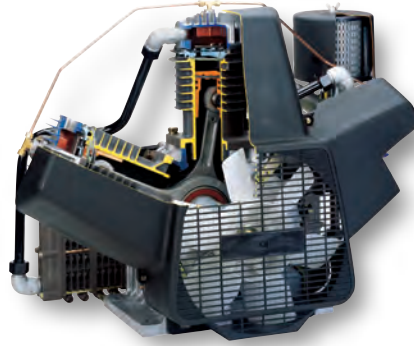

OILLESS AIR COMPRESSORS

Scroll Oilless 3-5 HP

Features

- Low Noise
- Compact
- High Efficiency
- Maintenance Video
- Regreasable Bearings
- Meets NFPA-99 Applications
- Integral Cooling Fan
- Low Starting Torque
- Low Maintenance Cost
- 3 Year Warranty

Benefits

- Point of Use Installation
- Reduced Seal Wear
- Increased Starts per Hour
- Extended Bearing Life

Oilless 1-15 HP

Features

- Composite Piston Technology
- Two Stage Compression
- Meets NFPA-99 Applications
- Low Annual Maintenance Cost
- Air Cooled Intercooler
- Sealed Bearings
- Grease Filled Wrist Pin
- Head Unloaders
- On Board Cooling Fan
- Corrosion Resistant
- 3 Year Warranty