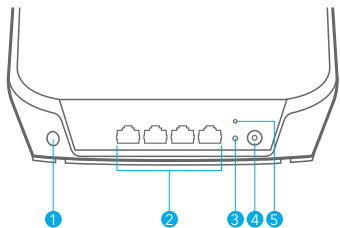

Install the Orbi satellite

Follow the prompts to install.

Contents

Orbi Satellite

Power adapter
(varies by region)

Overview

- 1 Sync button
- 2 Ethernet LAN ports
- 3 Power LED
- 4 Power connector
- 5 Reset button