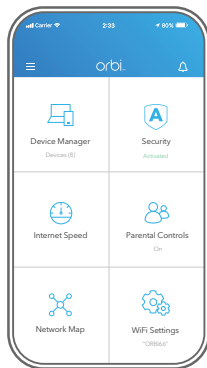

Let's get started

1

Launch the Orbi app

Launch the NETGEAR Orbi app.

2

Add the Orbi satellite

Tap  > **ADD SATELLITE.**

3

Install the Orbi satellite

Follow the prompts to install.

Contents

Orbi Satellite

Power adapter
(varies by region)

Overview

- 1 Sync button
- 2 Ethernet LAN ports
- 3 Power LED
- 4 Power connector
- 5 Reset button