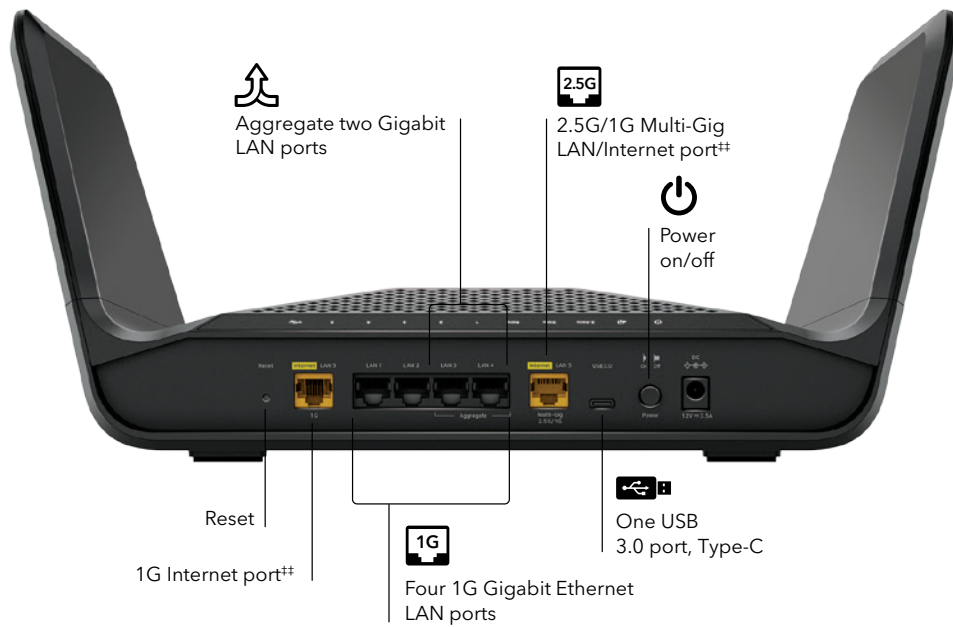

OFFTIME

BEDTIME

*NETGEAR Smart Parental Controls™ are not available in all regions and countries. Visit www.netgear.com/NETGEAR-SPC-availability for availability.

* NETGEAR Smart Parental Controls™ Premium requires a paid subscription after the 30-day free trial. Visit www.netgear.com/spc for more information.

Connection Diagram

NIGHTHAWK®

Nighthawk® RAXE300 AXE7800 Tri-Band WiFi 6E Router

Package Contents

- Nighthawk® AXE7800 Tri-Band WiFi 6E Router (RAXE300)
- Ethernet cable
- Quick start guide
- Power adapter