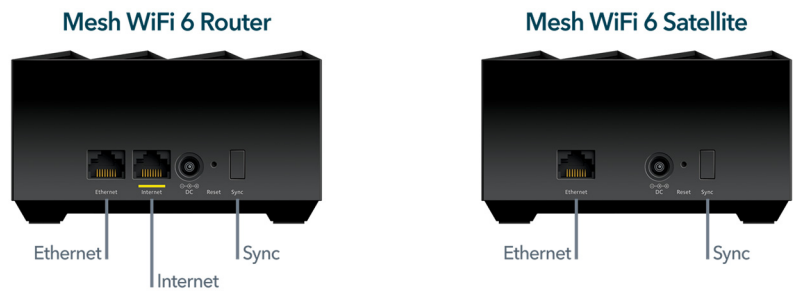

Box Contents

- One (1) Mesh WiFi 6 Router (MR70)
- Two (2) Mesh WiFi 6 Satellites (MS70)
- One (1) 2m/6ft Ethernet cable
- Three (3) 12V/1.5A power adapters
- Quick start guide

Network Requirements

- High-speed Internet connection
- Connect to existing modem or gateway

Warranty & Support

- Warranty—www.netgear.com/warranty
- Support
  - Extend your warranty & technical support within 90 days of product purchase [U.S. only].*
  - Visit: <http://prosupport.netgear.com/home>

Physical Specifications

- Router (MR70)
  - Dimensions: 122 x 122 x 64 mm (4.8 x 4.8 x 2.5 in)
  - Weight: 0.29 kg (0.63 lb)
- Satellites (MS70)
  - Dimensions: 122 x 122 x 64 mm (4.8 x 4.8 x 2.5 in)
  - Weight: 0.29 kg (0.63 lb)

Connection Diagram

* This product comes with a 1-year limited warranty that is valid only if purchased from a NETGEAR authorized reseller.

† Maximum wireless signal rate derived from IEEE 802.11 specifications. Actual data throughput and wireless coverage will vary and be lowered by network and environmental conditions, including network traffic volume, device limitations, and building construction. NETGEAR makes no representations or warranties about this product's compatibility with future standards. Up to 3,000Mbps wireless speeds achieved when connecting to other 802.11ax 3,000Mbps devices.

** This product includes a 1-year subscription for NETGEAR Armor. Renew your yearly subscription, for an additional fee, to protect all your connected devices.

†† NETGEAR Smart Parental Controls™ fees apply for a Premium Plan.

‡ When working with 160MHz clients as compared to a 2x2 AC router that does not support 160MHz.

¹ Requires compatible AX clients with DL-OFDMA and UL-OFDMA support.

For regulatory compliance information, visit www.netgear.com/about/regulatory.

NETGEAR, Nighthawk, NETGEAR Armor, NETGEAR Parental Controls and the NETGEAR Logo are trademarks of NETGEAR, Inc. Any other trademarks mentioned herein are for reference purposes only. ©2023 NETGEAR, Inc.

NETGEAR, Inc. 350 E. Plumeria Drive, San Jose, CA 95134-1911 USA

TS-MK73S-AP-0