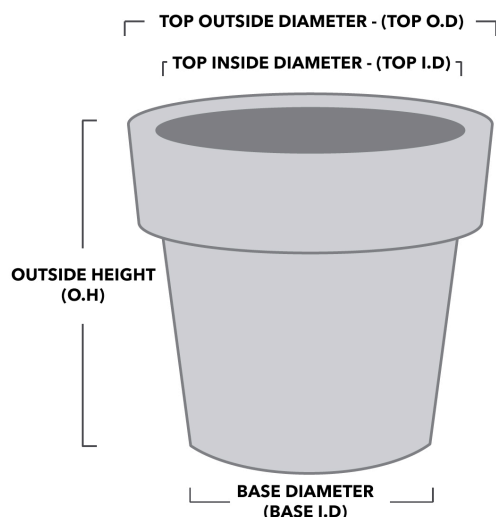

# Pottery

Mfg. & Dist. Inc.

2020 PRODUCT CATALOG

[www.potterymfg.com](http://www.potterymfg.com)

**YOUR SOURCE FOR  
CONTAINERS FROM  
AROUND THE  
WORLD**

**COME VISIT OUR  
25,000 SQ. FT.  
SHOWROOM AND  
ACRES OF  
INVENTORY!**

## SIZING CHART