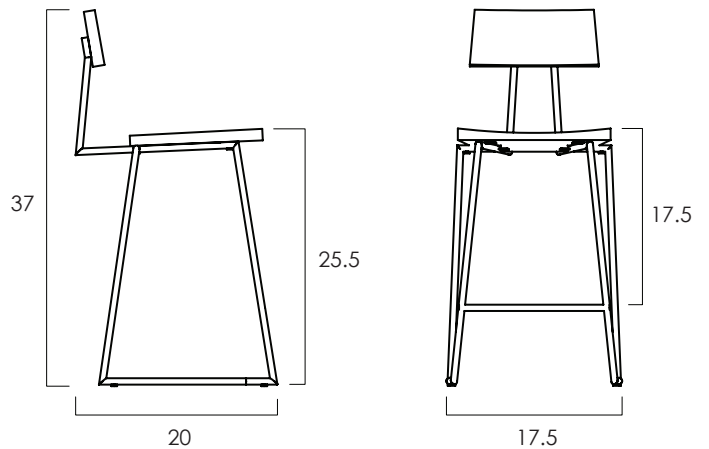

2023 Finishes:

Seat Options:

- Teak Natural (TN) or Tali Natural (LN)

Frame Options:

- Stainless Steel (EX) or Clear Iron (BC)

TN

LN

BC

EX