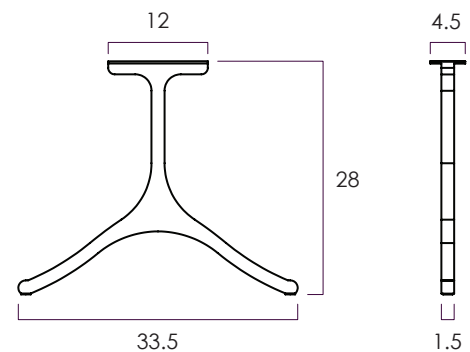

FROM THE SOURCE handcrafted
furniture

WISH DINING BASE

- Wish is produced sustainably and traditionally by sandcasting recycled iron, this elegant classic base carries character of craftsman's touch.
- Wish base is equipped with adjustable levelers.
- Clear finished, suitable for indoor use.
- The base can support slab tops. Recommended top size for a pair of bases is up to 120 x 39 in.
- Hand made in Central Java, Indonesia.

WIDTH: 33.5 in
DEPTH: 1.5 in
HEIGHT: 28 in
MOUNTING PLATE: 4.5 x 12 in

2022 Finishes:

- Clear Cast Iron Aged Satin (DC/AS)
- Clear Cast Iron Semi Black (DC)

DC/AS

DC

2022
sales@ftsny.com
www.ftsny.com