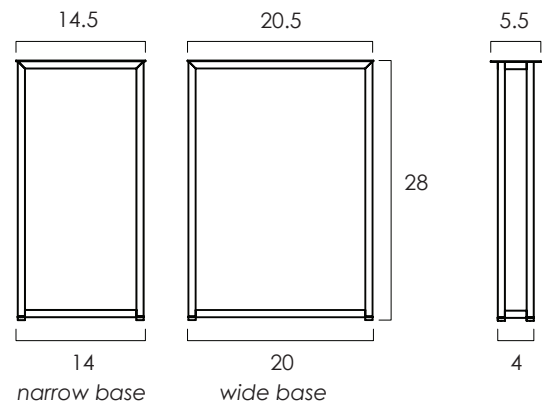

FROM THE SOURCE handcrafted
furniture

WIREFRAME DINING BASE

- Wireframe base is architectural and modern, it is a universal solution for many types of applications.
- These bases are constructed from iron tubing with clear finish. Suitable for indoor use.
- The bases are equipped with adjustable levelers.
- Bases come in two options, narrow and wide. Dining height base is suitable for a console, desk or a dining table assembly. Other sizes are available in the collection.
- The base is not suitable for oversized or slab tops.
- Recommended dining top size is from 60 x 32 to 96 x 39 in for a 20-inch wide version. The narrow version is best for console or desk tops up to 84 in long.
- Hand made in Central Java, Indonesia.

WIDTH: 14 / 20 in

DEPTH: 4 in

HEIGHT: 28 in

MOUNTING PLATE: 5.5 x 14.5 / 5.5 x 20.5 in

2022 Finishes:

- Clear Iron (RC)

RC

2022
sales@ftsny.com
www.ftsny.com