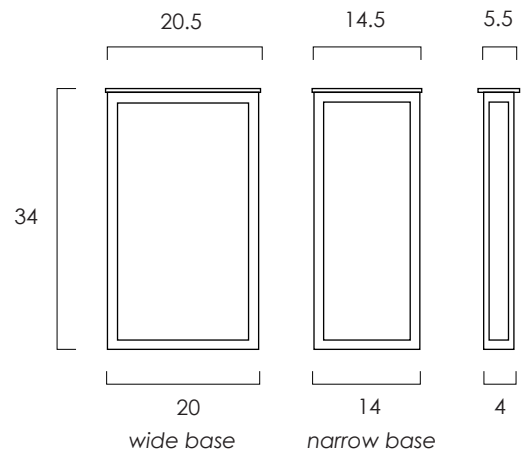

FROM THE SOURCE handcrafted
furniture

WIREFRAME COUNTER BASE

- Wireframe base is architectural and modern, it is a universal solution for many types of applications.
- These bases are constructed from iron tubing with clear finish. Suitable for indoor use.
- The bases come in two versions, narrow and wide. Other sizes are also available in the collection.
- The bases are equipped with adjustable levelers.
- This base is not suitable for oversized or slab tops.
- Recommended top size for counter tables is no wider than 28 - 30 in for a narrow version and no wider than 39 in for a wide version.
- Hand made in Central Java, Indonesia.

WIDTH: 14 / 20 in

DEPTH: 4 in

HEIGHT: 34 in

MOUNTING PLATE: 5.5x14.5 / 5.5x20.5 in

2022 Finishes:

- Clear Iron (RC)

RC

2022
sales@ftsny.com
www.ftsny.com