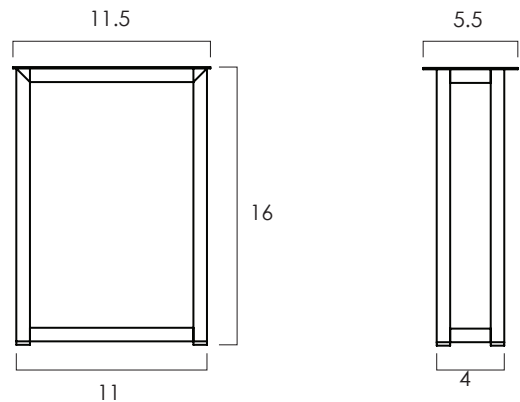

## WIREFRAME BENCH BASE

- Wireframe base is architectural and modern, it is a universal solution for many types of applications.
- These bases are constructed from iron tubing with clear finish. Suitable for indoor use.
- The bases are equipped with adjustable levelers.
- This height is suitable for a bench or a coffee table assembly. Other sizes are available in the collection.
- Not suitable to support heavy or oversized slab tops.
- Hand made in Central Java, Indonesia.

WIDTH: 11 in  
DEPTH: 4 in  
HEIGHT: 16 in  
MOUNTING PLATE: 5.5 x 11.5 in

2022 Finishes:  
- Clear Iron (RC)

RC

2022  
sales@ftsny.com  
www.ftsny.com