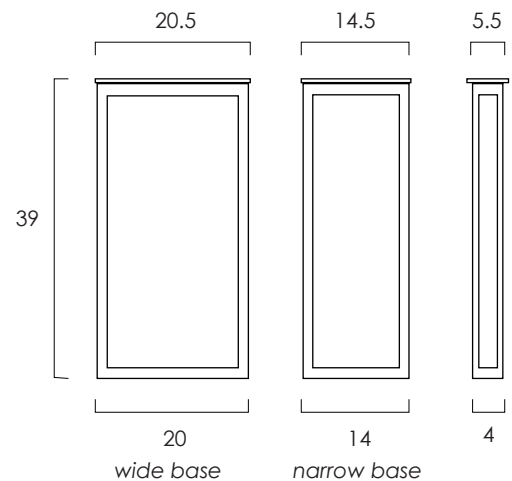

FROM THE SOURCE handcrafted
furniture

WIREFRAME BAR BASE

- Wireframe base is architectural and modern, it is a universal solution for many types of applications.
- These bases are constructed from iron tubing with clear finish. Suitable for indoor use.
- The bases come in two versions, narrow and wide. Other sizes are also available in the collection.
- The bases are equipped with adjustable levelers.
- This base is not suitable for oversized or slab tops.
- Recommended top size for bar tables is no wider than 30 in for a narrow version and no wider than 36 in for a wide version.
- Hand made in Central Java, Indonesia.

WIDTH: 14 / 20 in

DEPTH: 4 in

HEIGHT: 39 in

MOUNTING PLATE: 5.5x14.5 / 5.5x20.5 in

2022 Finishes:

- Clear Iron (RC)

RC

2022
sales@ftsny.com
www.ftsny.com