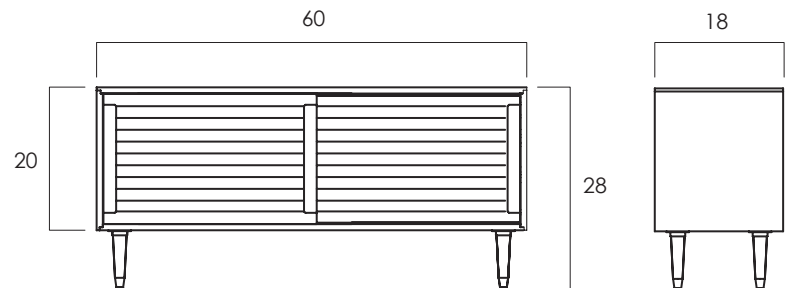

WIDTH: 60 in  
DEPTH: 18 in  
CABINET HEIGHT: 20 in  
OVERALL HEIGHT: 28 in

- 2023 Finishes:
- Teak Natural (TN)
  - Teak Tinted (TT)

TN

TT

2023  
sales@ftsny.com  
www.ftsny.com