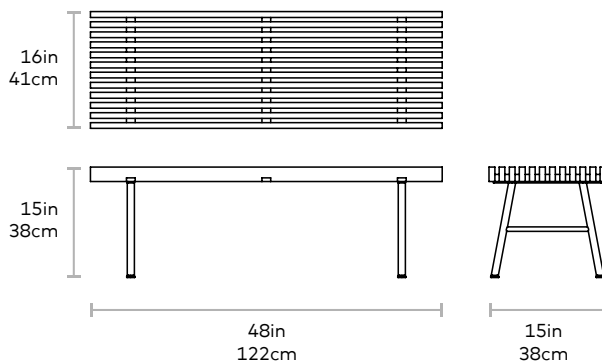

# Transit Bench

**WOOD** > FSC-Certified Solid Ash  
**BASE** > Powder Coated Steel

The Transit Bench is a versatile design that can be used as seating for tight spots like entryways and bedrooms, or as a coffee table. The surface, which creates a pleasing, elemental pattern, is constructed with solid wood pieces that are joined precisely in parallel to create a design that is both sturdy and lightweight. The legs are splayed slightly for stability, and are made with powder-coated, tubular steel. Available in natural ash with white legs, or black ash with black legs. All wood is 100% FSC-Certified in support of responsible forest management.