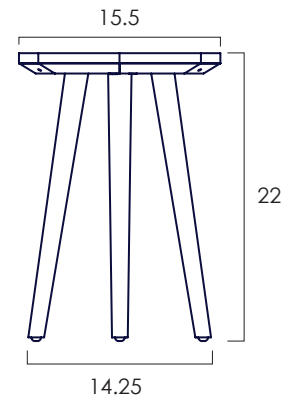

## TRIPOD SIDE TABLE BASE

- Solid wood Tripod base showcases intricate joinery pattern. It comes knock down in three parts. Bases feature turned Reef legs and exposed wedged joinery. Assembly required; hardware is provided.
- Equipped with plastic glides.
- Clear finish for indoor use.
- Suitable for top sizes 16 - 24 in round. Designed as a side table base.
- Sold as a side table set with a 18 in round glass top. Can be sold separately. Other Reef style bases are available in the collection.
- All wood is sustainably sourced from local plantations. Hand made in Central Java, Indonesia.

WIDTH: 14.25 in  
HEIGHT: 22 in  
MOUNTING PLATE: 15.5 in

- 2022 Finishes:
- Teak Natural (TN)
  - Teak Tinted (TT)

TN

TN

2022  
sales@ftsny.com  
www.ftsny.com