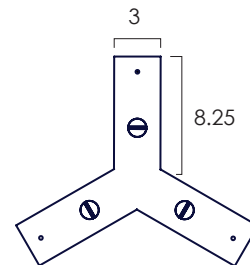

## TRIPOD SIDE TABLE BASE

- Solid wood Tripod base showcases intricate joinery pattern. It comes knock down in three parts. Bases feature turned Reef legs and exposed wedged joinery. Assembly required; hardware is provided.
- Equipped with plastic glides.
- Clear finish for indoor use.
- Suitable for top sizes 16 - 24 in round. Designed as a side table base.
- Sold as a side table set with a 18 in round glass top. Can be sold separately. Other Reef style bases are available in the collection.
- All wood is sustainably sourced from local plantations. Hand made in Central Java, Indonesia.

WIDTH: 14.25 in  
HEIGHT: 22 in  
MOUNTING PLATE: 15.5 in

- 2022 Finishes:
- Teak Natural (TN)
  - Teak Tinted (TT)

TN

TN

2022  
sales@ftsny.com  
www.ftsny.com