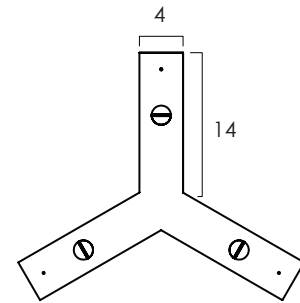

## TRIPOD COFFEE TABLE BASE

- Solid wood Tripod base showcases intricate joinery pattern. It comes knock down in three parts. Bases feature turned Reef legs and exposed wedged joinery. Assembly required; hardware is provided.
- Equipped with plastic glides.
- Clear finish for indoor use.
- Suitable for top sizes 27 - 48 in round. Designed as a coffee table base.
- Sold as a coffee table set with a 36 or 42 in round glass top. Can be sold separately. Other Reef style bases are available in the collection.
- All wood is sustainably sourced from local plantations. Hand made in Central Java, Indonesia.

WIDTH: 23.75 in  
HEIGHT: 16.5 in  
MOUNTING PLATE: 26.25 in

- 2022 Finishes:
- Teak Natural (TN)
  - Teak Tinted (TT)

TN

TN

2022  
sales@ftsny.com  
www.ftsny.com