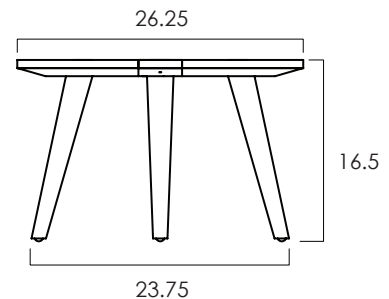

## TRIPOD COFFEE TABLE BASE

- Solid wood Tripod base showcases intricate joinery pattern. It comes knock down in three parts. Bases feature turned Reef legs and exposed wedged joinery. Assembly required; hardware is provided.
- Equipped with plastic glides.
- Clear finish for indoor use.
- Suitable for top sizes 27 - 48 in round. Designed as a coffee table base.
- Sold as a coffee table set with a 36 or 42 in round glass top. Can be sold separately. Other Reef style bases are available in the collection.
- All wood is sustainably sourced from local plantations. Hand made in Central Java, Indonesia.

WIDTH: 23.75 in  
HEIGHT: 16.5 in  
MOUNTING PLATE: 26.25 in

- 2022 Finishes:
- Teak Natural (TN)
  - Teak Tinted (TT)

TN

TN

2022  
sales@ftsny.com  
www.ftsny.com