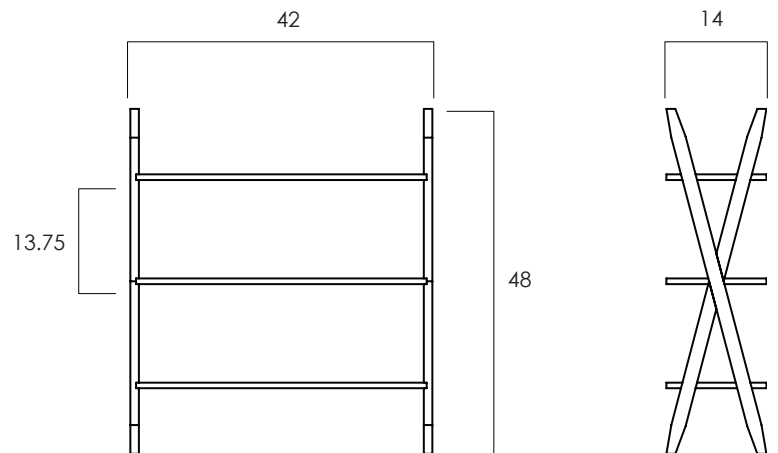

FROM THE SOURCE handcrafted
furniture

TIPI BOOKCASE/ 3 SHELVES

- Tipi is a statement storage piece that is made of solid wood. It can be free standing to function as a space divider.
- Clear finish for indoor use only.
- The unit is equipped with leveling feet.
- Also available in a taller version.
- All wood is sustainably sourced from local plantations. Hand made in Central Java, Indonesia.

WIDTH: 42 in
DEPTH: 14 in
HEIGHT: 48 in

2023 Finishes:

- Teak Natural (TN) + Tali Natural (LN)

TN

LN

2023
sales@ftsny.com
www.ftsny.com