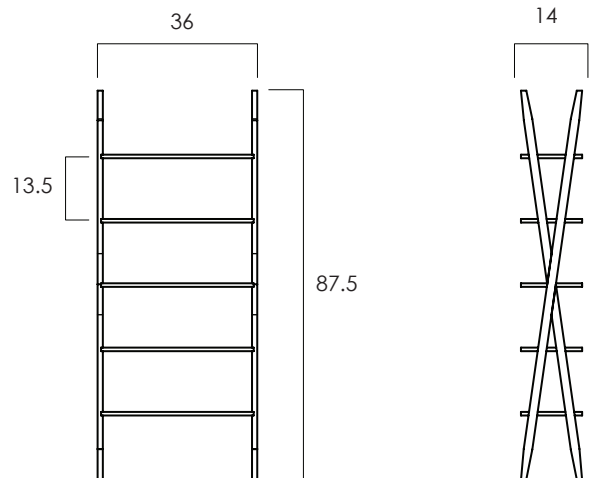

FROM THE SOURCE handcrafted
furniture

TIPI BOOKCASE / 5 SHELVES

- Tipi is a statement storage piece that is made of solid wood. It can be free standing to function as a space divider.
- Clear finish for indoor use only.
- The unit is equipped with leveling feet.
- Also available in a shorter version.
- All wood is sustainably sourced from local plantations. Hand made in Central Java, Indonesia.

WIDTH: 36 in
DEPTH: 14 in
HEIGHT: 87.5 in

2023 Finishes:

- Teak Natural (TN) + Tali Natural (LN)

TN

LN

2023
sales@ftsny.com
www.ftsny.com