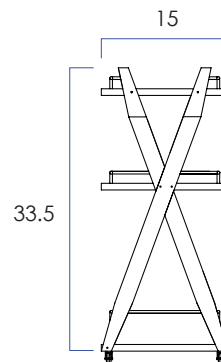

WIDTH: 26 in
DEPTH: 15 in
HEIGHT: 35 in

2023 Finishes:

- Teak Natural (TN) + Tali Natural (LN)

TN

LN

2023
sales@ftsny.com
www.ftsny.com