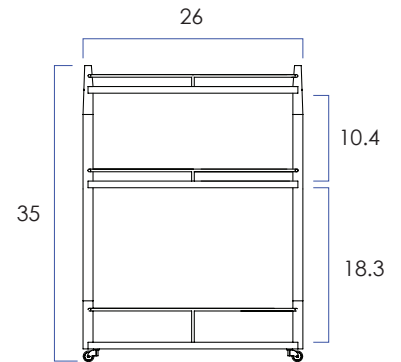

FROM THE SOURCE handcrafted
furniture

TIPI BAR CART

- Tipi is a statement storage piece that compliments our Tipi free standing shelving collection perfectly. The cart fits standard bottles on the bottom shelf and is embellished with functional solid brass rails.
- Combines two complementing wood tones.
- Clear indoor finish.
- The unit is equipped with solid brass decorative casters.
- All wood is sustainably sourced from local plantations. Hand made in Central Java, Indonesia.

WIDTH: 26 in
DEPTH: 15 in
HEIGHT: 35 in

2023 Finishes:

- Teak Natural (TN) + Tali Natural (LN)

TN

LN

2023
sales@ftsny.com
www.ftsny.com