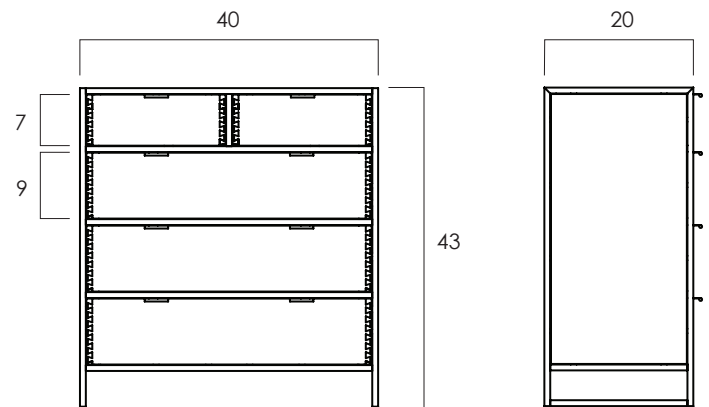

FROM THE SOURCE handcrafted
furniture

TINKER DRESSER 2 OVER 3 DRAWERS

- Tinker is a wood and metal frame combo storage collection with traditional dovetail joinery exposed on drawer fronts. It has minimal matching iron pulls.
- Available in multiple sizes.
- Clear finish. Teak wood used in this collection has been reclaimed from building sites and has preserved rustic texture.
- Drawers sit on hardwood glides and have wood stoppers that prevent them from falling out.
- This unit must be secured to the wall to prevent tipping. Anti-tip kits are available for purchase.
- All wood is sustainably sourced from local plantations. Hand made in Central Java, Indonesia.

WIDTH: 40 in
DEPTH: 20 in
HEIGHT: 43 in

2023 Finishes:

- Reclaimed Teak Matte (XS) / Clear Iron (RC)

XS

RC

2023
sales@ftsny.com
www.ftsny.com