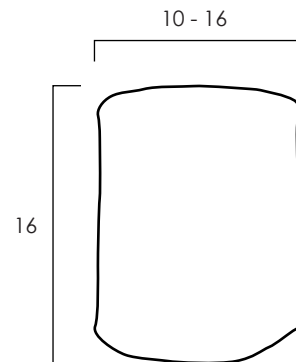

FROM THE SOURCE handcrafted
furniture

TEAK STUMP WITH ROPE WEBBING

- Webbed stumps were inspired by the shape created by nature itself. Handcrafted from clear finished Teak wood, these hollow stumps feature a gray woven seat for added comfort. They are uniquely individual from one another yet are similar in shape and uniform in height. Due to product's natural variations dimensions are approximate.
- Suitable for outdoor use.
- All wood is sustainably sourced from local plantations. Hand made in Central Java, Indonesia.

DIAMETER: 10 - 16 in
HEIGHT: 16 in

2022 Finishes:

- Teak Clear (TA) + Grey Rope

TA

2022
sales@ftsny.com
www.ftsny.com