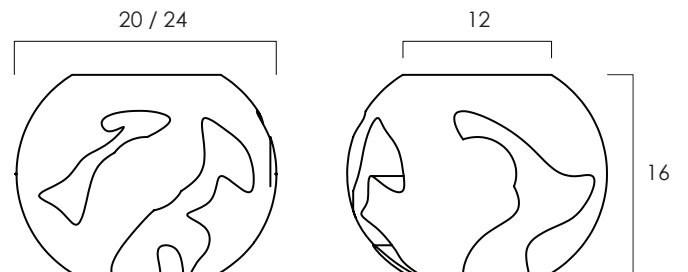

FROM THE SOURCE handcrafted
furniture

TEAK ROOT BALL SIDE TABLE

- Teak root ball table is hand shaped to preserve the natural character of the solid root material.
- Each table is unique and is made of element-resistant teak wood. If left outdoors, it will acquire grey patina.
- Two sizes are available, 20 in and 24 in wide. Sizes may vary slightly due to the unique shapes. Each table has a flat surface on the top and bottom.
- All wood is sustainably sourced from local plantations. Hand made in Central Java, Indonesia.

WIDTH: 20 / 24 in
HEIGHT: 16 in
TABLE SURFACE: 12 in diameter

2022 Finishes:

- Teak Clear Matte - Outdoor Grade (TA)

TA

2022
sales@ftsny.com
www.ftsny.com