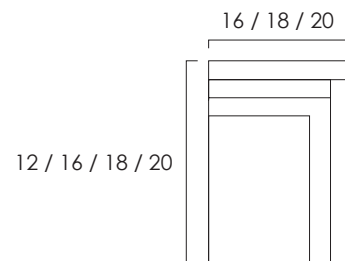

FROM THE SOURCE handcrafted
furniture

TEAK SQUARE STUMP

- Solid teak stump table is hand shaped in a way that preserves the natural character of the material.
- Each table is unique and is made of element-resistant teak wood. If left outdoors, it will acquire grey patina.
- Comes in multiple sizes. Slight size variations are possible due to the nature of the product. Also available in a cylinder and a ball shaped version.
- All wood is sustainably sourced from local plantations. Hand made in Central Java, Indonesia.

SMALL: 12 x 12 / 16 in high
MEDIUM: 16 x 16 / 18 in high
LARGE: 16 x 16 / 20 in high
X-LARGE: 18 x 18 / 20 in high
XX-LARGE: 20 x 20 / 20 in high

2022 Finishes:

- Teak Clear Matte - Outdoor Grade (TA)

TA