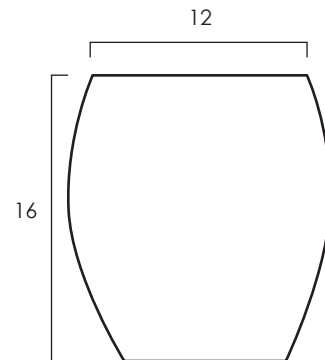

DIAMETER: 12 in
HEIGHT: 16 in

2022 Finishes:

- Teak Clear Matte - Outdoor Grade (TA)

TA

2022
sales@ftsny.com
www.ftsny.com