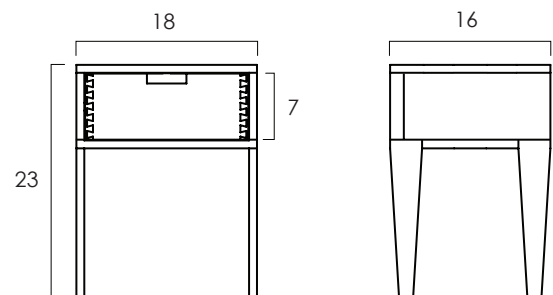

## STITCH SIDE TABLE

- Stitch is a storage collection with traditional dovetail joinery exposed on the drawer fronts. Cutouts as drawer pulls for a clean look.
- Clear finish.
- Other sizes are available in the collection.
- Drawer sits on hardwood glides and has a wood stopper that prevents it from falling out.
- All wood is sustainably sourced from local plantations. Hand made in Central Java, Indonesia.

WIDTH: 18 in  
DEPTH: 16 in  
HEIGHT: 23 in

- 2023 Finishes:
- Teak Natural (TN)
  - Teak Tinted (TT)

TN

TT

2023  
sales@ftsny.com  
www.ftsny.com