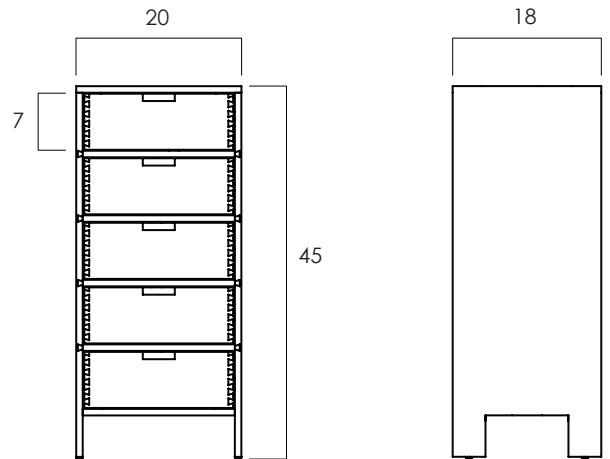

## STITCH DRESSER 5 DRAWERS

- Stitch is a storage collection with traditional dovetail joinery exposed on the drawer fronts. Cutouts as drawer pulls for a clean look.
- Clear finish.
- Other sizes are available in the collection.
- Drawers sit on hardwood glides and have wood stoppers that prevent them from falling out.
- This unit must be secured to the wall to prevent tipping. Anti-tip kits are available for purchase.
- All wood is sustainably sourced from local plantations. Hand made in Central Java, Indonesia.

WIDTH: 20 in  
DEPTH: 18 in  
HEIGHT: 45 in

- 2023 Finishes:
- Teak Natural (TN)
  - Teak Tinted (TT)

TN

TT

2023  
sales@ftsny.com  
www.ftsny.com