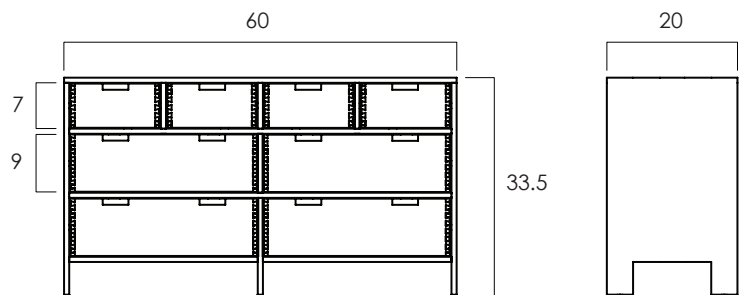

FROM THE SOURCE handcrafted
furniture

STITCH DRESSER 4 OVER 4 DRAWERS

- Stitch is a storage collection with traditional dovetail joinery exposed on the drawer fronts. Cutouts as drawer pulls for a clean look.
- Clear finish.
- Other sizes are available in the collection.
- Drawers sit on hardwood glides and have wood stoppers that prevent them from falling out.
- This unit must be secured to the wall to prevent tipping. Anti-tip kits are available for purchase.
- All wood is sustainably sourced from local plantations. Hand made in Central Java, Indonesia.

WIDTH: 60 in
DEPTH: 20 in
HEIGHT: 33.5 in

- 2023 Finishes:
- Teak Natural (TN)
 - Teak Tinted (TT)

TN

TT

2023
sales@ftsny.com
www.ftsny.com