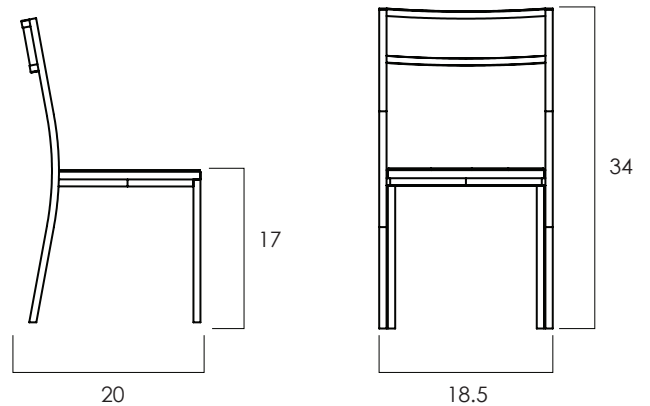

WIDTH: 18.5 in
DEPTH: 20 in
HEIGHT: 17 / 34 in

2022 Finishes:

- Reclaimed Teak Matte (XS)

XS

2022
sales@ftsny.com
www.ftsny.com