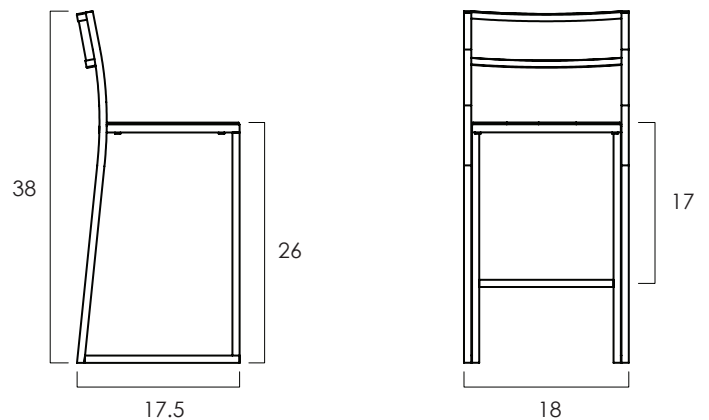

WIDTH: 18 in
DEPTH: 17.5 in
SEAT HEIGHT: 26 in
TOTAL HEIGHT: 38 in

2023 Finishes:

- Reclaimed Teak Natural (KN) + Clear Iron (RC)

KN

RC

2023
sales@ftsny.com
www.ftsny.com