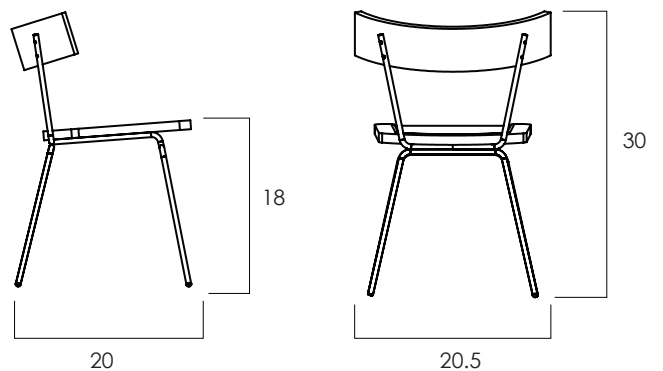

FROM THE SOURCE handcrafted
furniture

SONOMA DINING CHAIR

- Sonoma chair features a solid welded metal frame made of clear iron and solid wood seat and back. The back is shaped to a gentle curve for an additional comfort.
- Indoor grade finishes.
- Non stackable. Plastic floor glides.
- All wood is sustainably sourced from local plantations. Hand made in Central Java, Indonesia.

WIDTH: 20.5 in
DEPTH: 20 in
HEIGHT: 18 / 30 in

- 2022 Finishes:
- Teak Natural (TN)
 - Clear Iron (RC)

TN

2022
sales@ftsny.com
www.ftsny.com