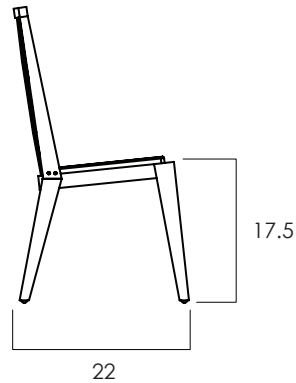

WIDTH: 20 in
DEPTH: 22 in
SEAT HEIGHT: 17.5 in
BACK HEIGHT: 37 in

2023 Finishes:

- Teak Natural (TN) + Tali Natural (LN)
- Teak Pitch (TP)
- Cloud Grey Fabric (CL)
- Cream Fabric (CM)

TN

LN

TP

CM

CL