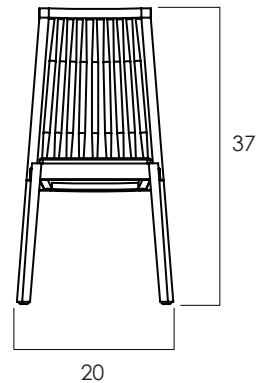

WIDTH: 20 in
DEPTH: 22 in
SEAT HEIGHT: 17.5 in
BACK HEIGHT: 37 in

2023 Finishes:

- Teak Natural (TN) + Tali Natural (LN)
- Teak Pitch (TP)
- Cloud Grey Fabric (CL)
- Cream Fabric (CM)

TN

LN

TP

CM

CL