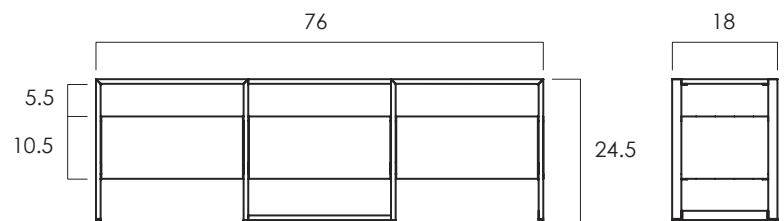

WIDTH: 76 in
DEPTH: 18 in
HEIGHT: 24.5 in

2022 Finishes:

- Reclaimed Teak Matte (XA) / Clear Iron (RC)
- Reclaimed Teak Natural (XN) / Clear Iron (RC)

XA

XN

RC

2023
sales@ftsny.com
www.ftsny.com