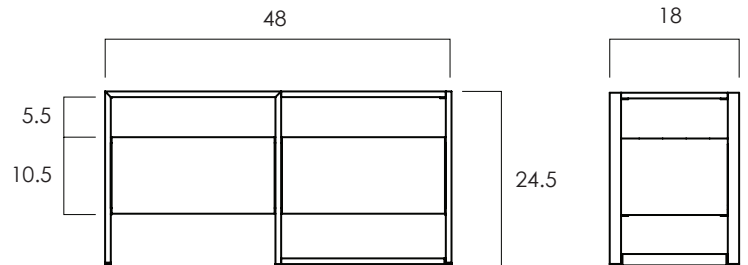

FROM THE SOURCE handcrafted furniture

SERPENTINE MEDIA CABINET 2 DRAWERS

- Serpentine is a loft style media cabinet that is composed of solid wood drawers made with traditional finger joinery, and an exposed metal frame. The frame wraps the drawers as one continuous loop.
- Generous size drawers run on wood glides.
- Clear finish.
- Reclaimed teak that has been recovered from building sites has preserved rustic texture.
- Frame features adjustable leveling glides.
- All wood is sustainably sourced from local plantations. Hand made in Central Java, Indonesia.

WIDTH: 48 in
DEPTH: 18 in
HEIGHT: 24.5 in

2023 Finishes:

- Reclaimed Teak Matte (XA) / Clear Iron (RC)
- Reclaimed Teak Natural (XN) / Clear Iron (RC)

XA

XN

RC

2023
sales@ftsny.com
www.ftsny.com