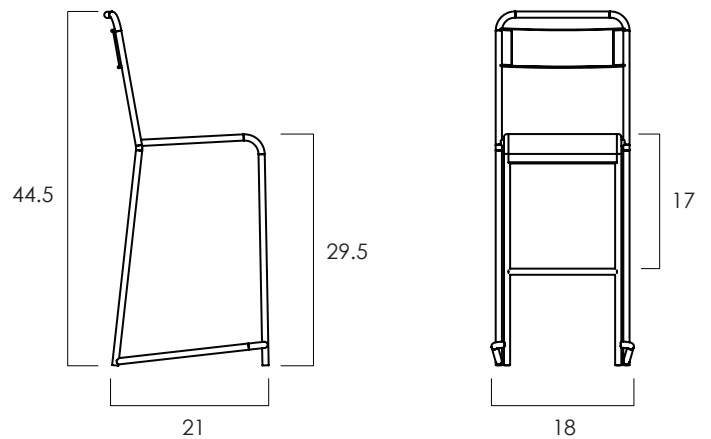

## SCHOOLBOY BAR STOOL

- Schoolboy is a minimal all metal stool. It features traditional shape of chairs that are used in Indonesian schools and sturdy construction for its delicate design.
- This stool is stackable.
- Also available in counter and dining versions.
- Clear finish for indoor use.
- Hand made in Central Java, Indonesia.

WIDTH: 18 in  
DEPTH: 21 in  
SEAT HEIGHT: 29.5 in  
TOTAL HEIGHT: 44.5 in

2023 Finishes:  
- Clear Iron (RC)

RC

2023  
sales@ftsny.com  
www.ftsny.com