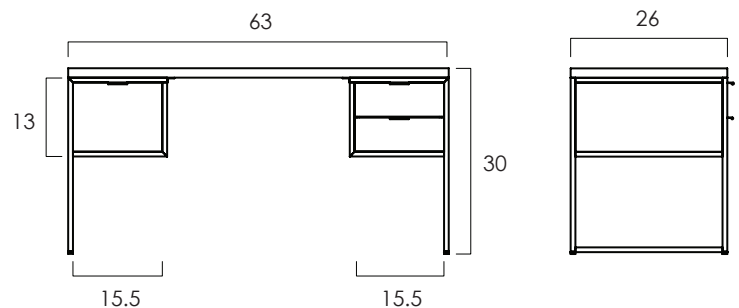

FROM THE SOURCE handcrafted
furniture

SAWYER DESK

- Sawyer is a generously sized desk that is a multitasker's dream.
- Frame is clear finished iron and equipped with levelers. Top and drawers are solid wood.
- The desk has generous storage with stacked drawers on one side and a file cabinet on the other.
- Drawer size: 23 x 12 x 4 in. File cabinet size: 23 x 12 x 9.5 in.
- The file cabinet has rail installed to hang standard size files.
- All wood is sustainably sourced from local plantations. Hand made in Central Java, Indonesia.

WIDTH: 63 in
DEPTH: 26 in
HEIGHT: 30 in

2022 Finishes:
- Teak Natural (TN)

TN

2022
sales@ftsny.com
www.ftsny.com