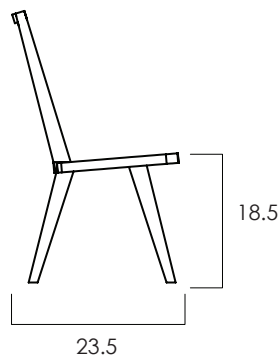

FROM THE SOURCE handcrafted
furniture

SAILOR DINING CHAIR

- Sailor is a generous robust apartment chair that features fixed solid wood frame with hand shaped seat and spindles to support its high back. Frame and spindles are made of contrasting materials for added dimension.
- Indoor grade clear finish.
- Non stackable.
- All wood is sustainably sourced from local plantations. Hand made in Central Java, Indonesia.

WIDTH: 19 in
DEPTH: 23.5 in
HEIGHT: 18.5 / 39 in

2022 Finishes:

- Teak Natural (TN)
- Tali Natural (LN)

TN

LN

2022
sales@ftsny.com
www.ftsny.com