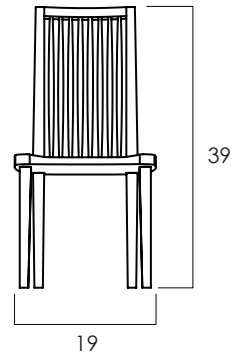

FROM THE SOURCE handcrafted
furniture

SAILOR DINING CHAIR

- Sailor is a generous robust apartment chair that features fixed solid wood frame with hand shaped seat and spindles to support its high back. Frame and spindles are made of contrasting materials for added dimension.
- Indoor grade clear finish.
- Non stackable.
- All wood is sustainably sourced from local plantations. Hand made in Central Java, Indonesia.

WIDTH: 19 in
DEPTH: 23.5 in
HEIGHT: 18.5 / 39 in

2022 Finishes:

- Teak Natural (TN)
- Tali Natural (LN)

TN

LN

2022
sales@ftsny.com
www.ftsny.com