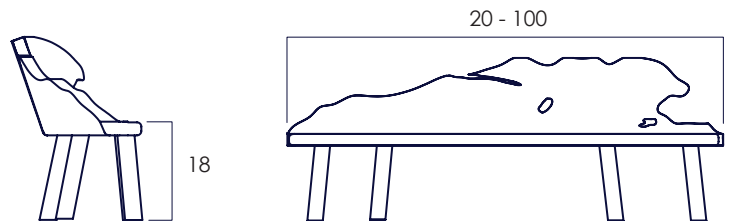

FROM THE SOURCE handcrafted
furniture

ROOT BENCH

- Our Root Benches are unique, organic and are suitable to be used outdoors. Each bench is one of a kind. We hand-select pieces of teak root shaped by nature, that inspire design and functionality. Legs are added from the teak trunks.
- Due to product's natural variations, dimensions are approximate; seat height is standard. Image is for reference only.
- When left outdoor, the surface will acquire elegant grey patina unless refinished occasionally.
- All wood is sustainably sourced from local plantations. Hand made in Central Java, Indonesia

WIDTH: 20 -100 in
DEPTH: varies
SEAT HEIGHT: 18 in

2022 Finishes:

- Teak Root, Clear matte Oil (TA)

TA

2022
sales@ftsny.com
www.ftsny.com