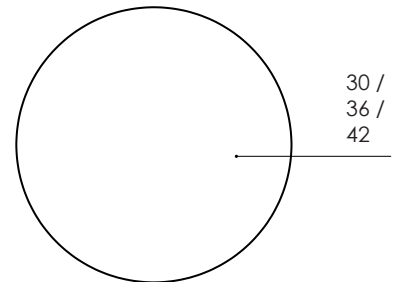

FROM THE SOURCE handcrafted
furniture

REEF ROUND OCCASIONAL TOP

- A sleek addition to the Reef collection, this round top's beveled edge gives a light look and feel. It is made of beautifully arranged solid wood planks.
- Clear natural finish for indoor use.
- All wood is sustainably sourced from local plantations. Hand made in Central Java, Indonesia.

DIAMETER: 30 / 36 / 42 in
THICKNESS: 1.25 in

2022 Finishes:

- Inquire about current availability or custom orders

2022
sales@ftsny.com
www.ftsny.com