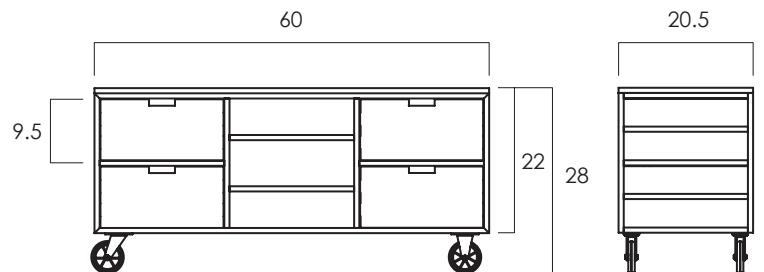

FROM THE SOURCE handcrafted
furniture

QUEST MEDIA CABINET

- Quest is a loft style media cabinet that is made of solid wood drawers using traditional joinery, encased in an exposed metal frame. It sits on heavy duty cast iron wheels.
- Drawers can slide open on either side. They run on wood glides.
- Open shelves in the middle cannot be removed or adjusted in height; they are 18.75 in wide with 5 - 7 in space between them.
- 6 in high swiveling wheels are non-locking.
- Clear finish.
- All wood is sustainably sourced from local plantations. Hand made in Central Java, Indonesia.

WIDTH: 60 in
DEPTH: 20.5 in
HEIGHT: 28 in

2023 Finishes:

- Reclaimed Teak Natural (XN) / Clear Iron (RC)
- Reclaimed Teak Matte (XS) / Clear Iron (RC)

XN

XS

RC

2023
sales@ftsny.com
www.ftsny.com