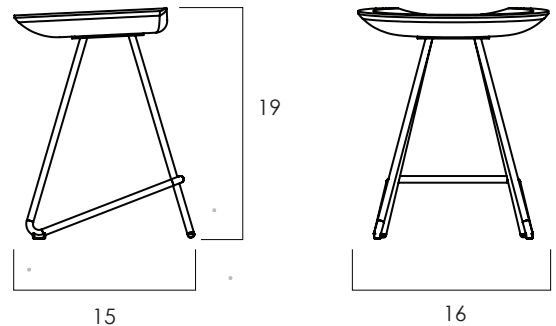

FROM THE SOURCE handcrafted
furniture

PERCH DINING STOOL

- Perch is a series that features seats that are hand carved into a gently scooping shape out of one solid slab of teak. Each has unique grain figuring.
- Frame is available in a variety of materials including outdoor grade options. Outdoor version has holes in the seat for drainage.
- Also available in bar and counter versions.
- Non stackable. Features plastic floor glides.
- All wood is sustainably sourced from local plantations. Hand made in Central Java, Indonesia.

WIDTH: 16 in
DEPTH: 15 in
HEIGHT: 19 in

2023 Finishes:

- Teak Natural (TN)
- Clear Iron (RC)
- Stainless Steel (EX)

TN

2023
sales@ftsny.com
www.ftsny.com