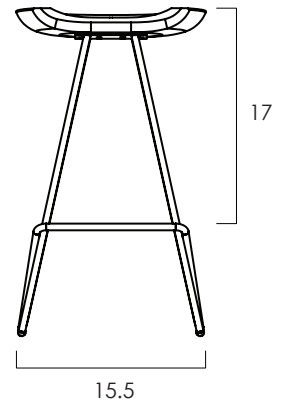

2023 Finishes*:

- Teak Natural (TN) + Clear Iron (RC)
- Teak Clear Matte (TA) + Stainless Brushed (EX) - outdoor grade

*Inquire about other available options.

TN

RC

TA

EX