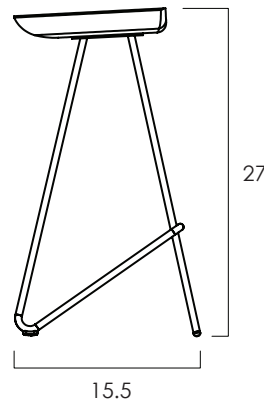

2023 Finishes*:

- Teak Natural (TN) + Clear Iron (RC)
- Teak Clear Matte (TA) + Stainless Brushed (EX) - outdoor grade

*Inquire about other available options.

TN

RC

TA

EX