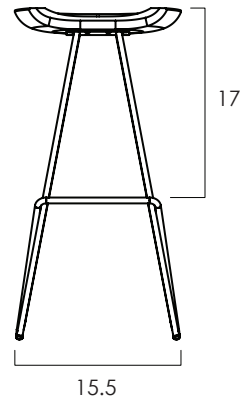

2023 Finishes*:

- Teak Natural (TN) + Clear Iron (RC)
- Teak Clear Matte (TA) + Stainless Brushed (EX) - outdoor grade

*Inquire about other available options.

TN

RC

TA

EX