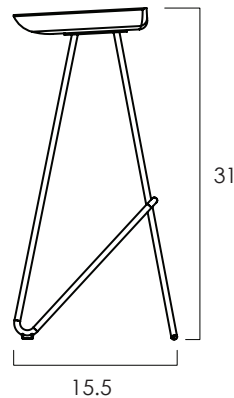

2023 Finishes*:

- Teak Natural (TN) + Clear Iron (RC)
- Teak Clear Matte (TA) + Stainless Brushed (EX) - outdoor grade

*Inquire about other available options.

TN

RC

TA

EX