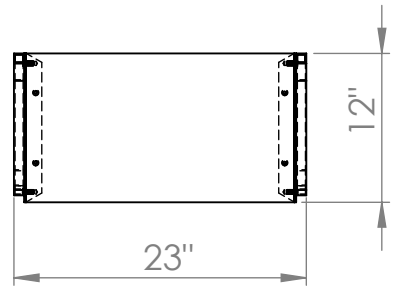

B

DETAIL B
SCALE 1 : 3

TOTAL ASSY	
DISCRPTION OPEN STORAGE MIKA IRON NATURAL WITH TEAK NATURAL 5 SHELVES	
PT. LIFORM INDONESIA SOLO - INDONESIA	MATERIAL