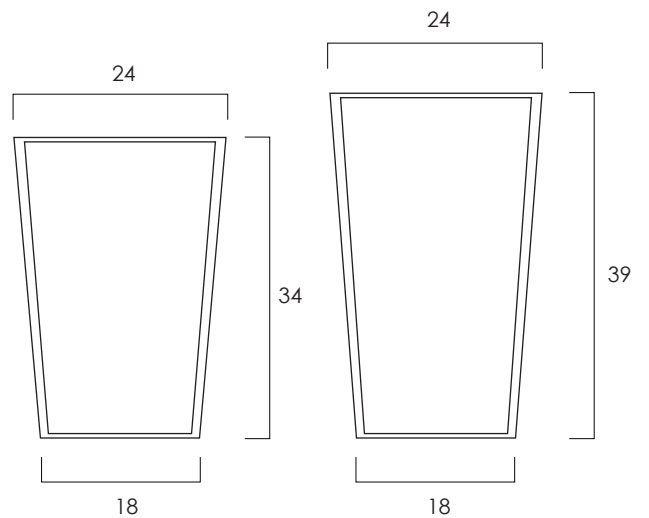

FROM THE SOURCE handcrafted
furniture

ORION NARROW COUNTER / BAR BASE

- This Orion base is a slightly slimmer version of our standard Orion and is best suited for residential use, it is made from 1/2 in thick solid-welded iron and equipped with adjustable levelers.
- 4-in wide side profile makes it suitable to support slab tops. Recommended top sizes are 72 - 96 in per a pair with a maximum width of 39 in.
- Clear powdercoating finish for indoor use.
- Hand made in Central Java, Indonesia.

WIDTH: 18 / 24 in
DEPTH: 4 in
COUNTER HEIGHT: 34 in
BAR HEIGHT: 39 in
MOUNTING PLATE: 14 x 24 in

2022 Finishes:
- Clear Iron (RC)

RC

2022
sales@ftsny.com
www.ftsny.com