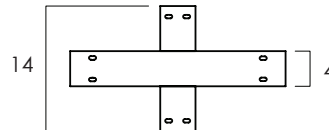

FROM THE SOURCE handcrafted
furniture

ORION NARROW COUNTER / BAR BASE

- This Orion base is a slightly slimmer version of our standard Orion and is best suited for residential use, it is made from 1/2 in thick solid-welded iron and equipped with adjustable levelers.
- 4-in wide side profile makes it suitable to support slab tops. Recommended top sizes are 72 - 96 in per a pair with a maximum width of 39 in.
- Clear powdercoating finish for indoor use.
- Hand made in Central Java, Indonesia.

WIDTH: 18 / 24 in
DEPTH: 4 in
COUNTER HEIGHT: 34 in
BAR HEIGHT: 39 in
MOUNTING PLATE: 14 x 24 in

2022 Finishes:
- Clear Iron (RC)

RC

2022
sales@ftsny.com
www.ftsny.com