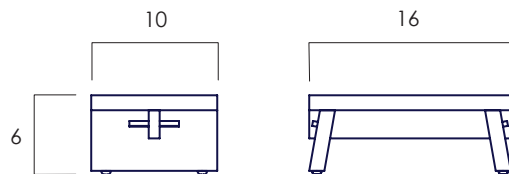

FROM THE SOURCE handcrafted
furniture

ODONATA BENCH

- A stylish accessory that showcases exposed traditional joinery. Can serve as a footrest, step stool, a display stand or as a short meditation seat.
- Clear finish for indoor use.
- All wood is sustainably sourced from local plantations. Hand made in Central Java, Indonesia.

WIDTH: 16 in
DEPTH: 10 in
HEIGHT: 6 in

2023 Finishes:
- Mango Natural (GN)

GN

2023
sales@ftsny.com
www.ftsny.com