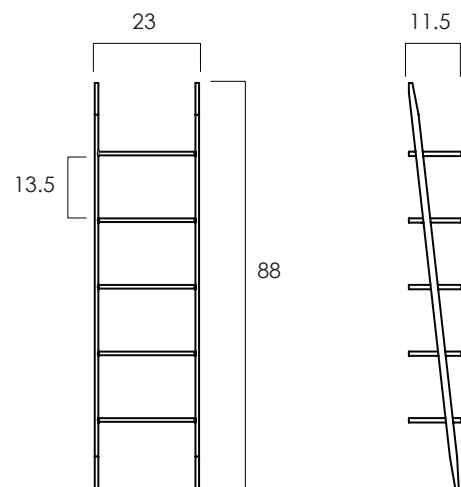

FROM THE SOURCE handcrafted
furniture

MIKA LEANING BOOKCASE

- Mika is a leaning shelving unit. Its minimal clean design allows to highlight the items on display.
- Metal frame sandwiches the solid wood shelves and can be disassembled for transportation or storage.
- Clear finished for indoor use only.
- The unit is equipped with leveling feet.
- This unit must be leveled and attached to the wall with the brackets provided. Each shelf must touch the wall at the back. Failure to do so may result in personal and property injuries. Do not use the unit as a ladder.
- Mika collection also has a desk which aligns well with shelving if placed side by side to create a continuous space.
- All wood is sustainably sourced from local plantations. Hand made in Central Java, Indonesia.

WIDTH: 23 in
DEPTH: 11.5 in
HEIGHT: 88 in

2023 Finishes:

- Teak Natural (TN)
- Clear Iron (RC)

TN

RC

2023
sales@ftsny.com
www.ftsny.com