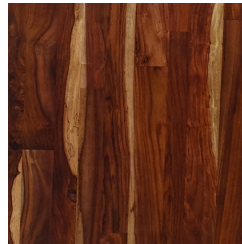

FROM THE SOURCE handcrafted
furniture

LURUS OCCASIONAL TOP

- Lurus is our solid wood top that is made with hand-selected and artistically matched long boards that are assembled with finger joints. Each is as unique as the grain of the wood from the trees.
- Lurus features straight edges.
- Tops are 1.6 in thick.
- Clear lacquer finish for indoor use only.
- Available in multiple standard sizes.
- All wood is sustainably sourced from local plantations. Hand made in Central Java, Indonesia.

LENGTH: 24 / 48 in
WIDTH: 24 / 30 in
THICKNESS: 1.5 in

2022 Finishes:

- Teak Natural (TN)
- Teak Tinted (TT)
- Mango Natural (GN)
- Mango Bleached (G2)
- Mango Oxidized (G3)
- Mango Mist (G6)
- Weru Natural (UN)

2022
sales@ftsny.com
www.ftsny.com

FROM THE SOURCE handcrafted
furniture

WOOD FINISHES

2022

Teak Natural
(TN)

Teak Tinted
(TT)

Teak Clear Matte
Outdoor Grade
(TA)

Teak Pitch
(TP)

Reclaimed Teak
Matte (XS)

Reclaimed Teak
Matte Oil Outdoor
Grade (XA)

Tali Natural
(LN)

Weru Natural
(UN)

Mango Bleached
(G2)

Mango Natural
(GN)

Mango Mist
(G6)

Mango Oxidized
(G3)