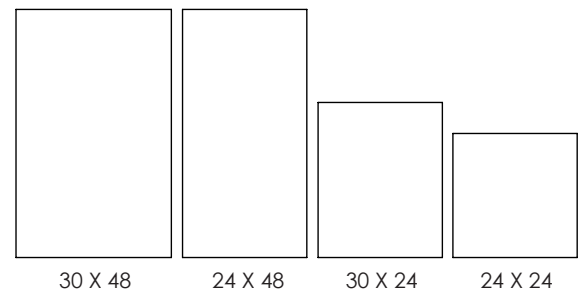

FROM THE SOURCE handcrafted
furniture

LURUS OCCASIONAL TOP

- Lurus is our solid wood top that is made with hand-selected and artistically matched long boards that are assembled with finger joints. Each is as unique as the grain of the wood from the trees.
- Lurus features straight edges.
- Tops are 1.6 in thick.
- Clear lacquer finish for indoor use only.
- Available in multiple standard sizes.
- All wood is sustainably sourced from local plantations. Hand made in Central Java, Indonesia.

LENGTH: 24 / 48 in
WIDTH: 24 / 30 in
THICKNESS: 1.5 in

2022 Finishes:

- Teak Natural (TN)
- Teak Tinted (TT)
- Mango Natural (GN)
- Mango Bleached (G2)
- Mango Oxidized (G3)
- Mango Mist (G6)
- Weru Natural (UN)