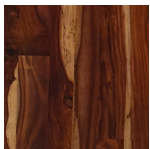

## LURUS STRAIGHT EDGE DINING TOP

- Lurus is the solid hardwood top that is made with hand-selected and artistically matched long boards that are assembled with finger joints. Each is as unique as the grain of the wood from the trees.
- Lurus features straight edges.
- Tops are 1.6 in thick.
- Clear lacquer finish for indoor use.
- Available in multiple standard sizes.
- All wood is sustainably sourced from local plantations. Hand made in Central Java, Indonesia.

### 2022 Finishes:

- Tali Natural (LN)
- Weru Natural (UN)
- Reclaimed Teak Matte (XS)

LN

UN

XS

2022  
sales@ftsny.com  
www.ftsny.com